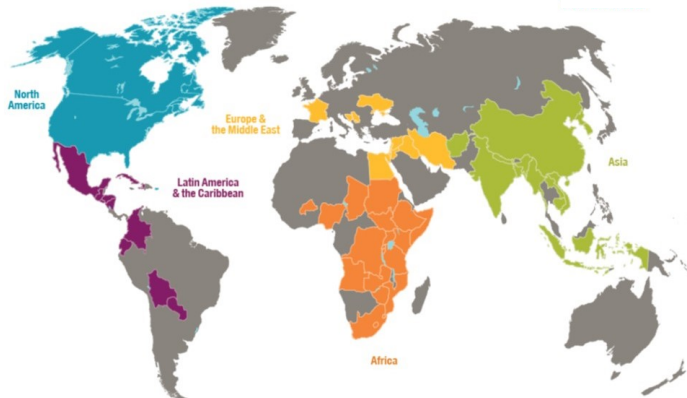

Proceeds from
your donations
help with local &
global relief,
development &
peacebuilding
work.

2018 MCC Giving:

\$144,000

2018 Gifts-In-Kind:

\$29,000+

2019 Local Giving:

\$19,500

Where in the world do your dollars work?